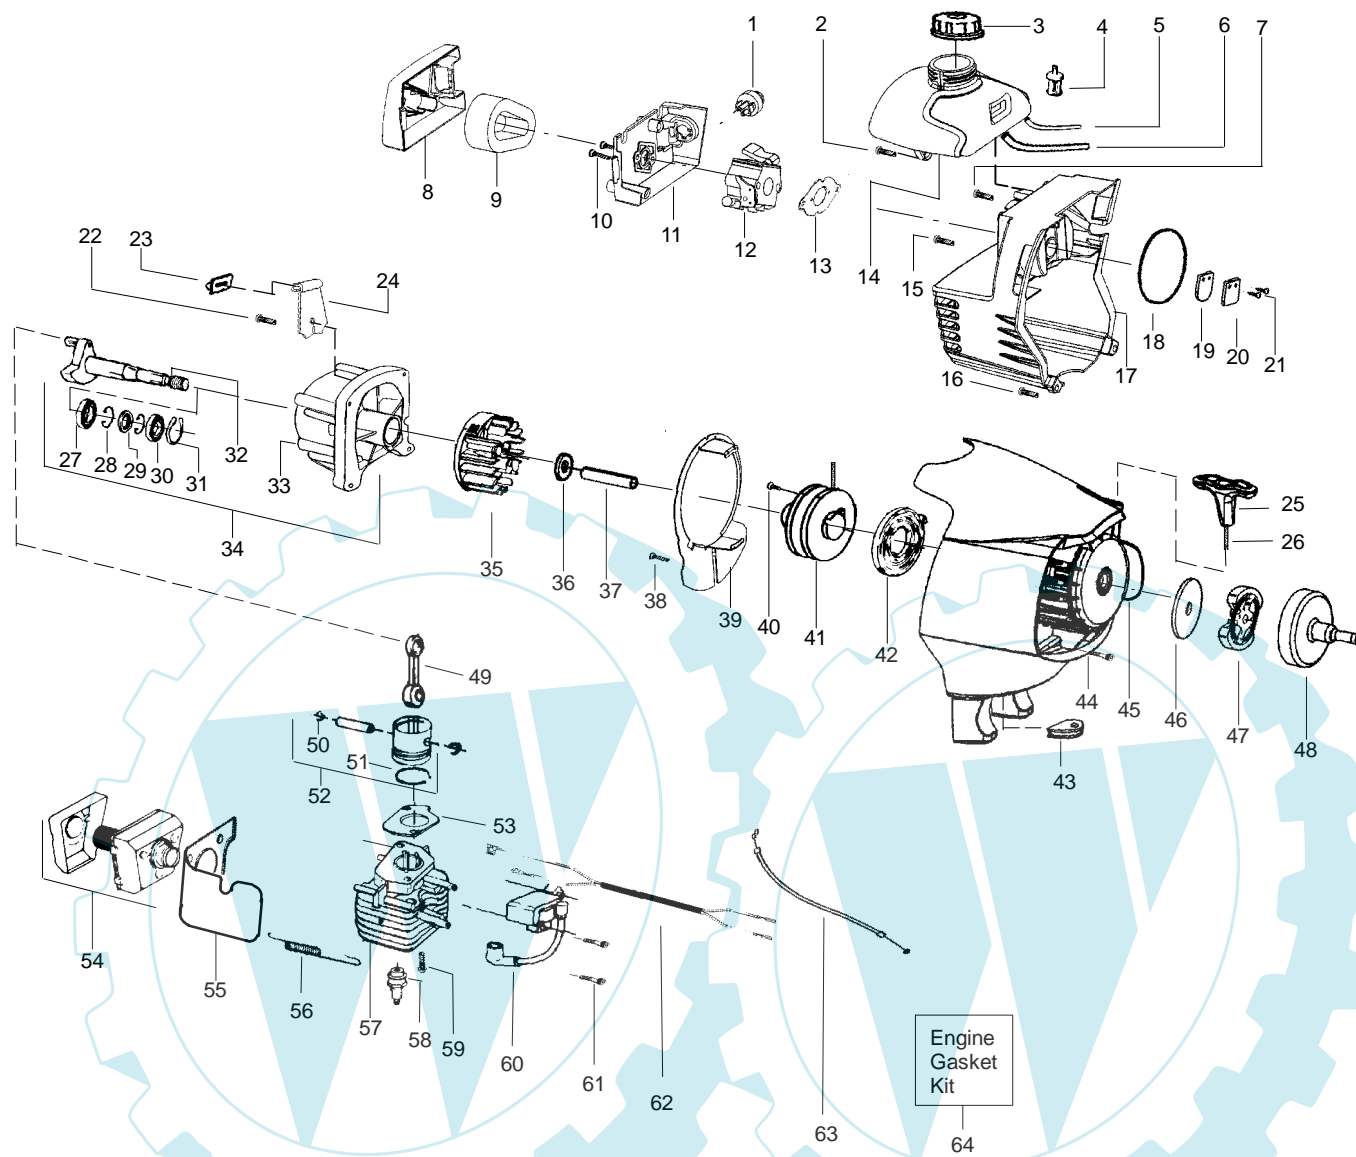

|                                    |                                  |                              |  |
|------------------------------------|----------------------------------|------------------------------|--|
| PARTS LIST NO.<br><b>530164240</b> |                                  | <b>McCULLOCH. PARTS LIST</b> | MODEL(s)<br><b>TM280</b>   |
| DATE<br><b>1/28/04</b>             | Replaces<br>530164240 - 12/30/03 |                              | <b>Note:</b> Illustration may differ from actual model due to design changes |

✓ = NEW PART NUMBER FOR THIS IPL

★ = REFER TO THE SERVICE REFERENCE INDICATED FOR MORE INFORMATION. (LOCATED AT END OF IPL)